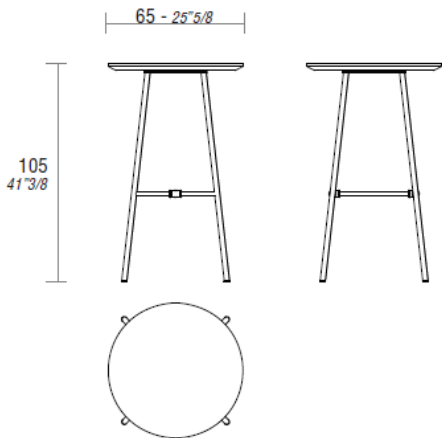

The hollow structure of the legs allows cable management to the table top, resembling solid wood, while incorporating sockets for power supply and internet connection.

TECHNICAL FEATURES

Structure: structure with a double leg made of tubular elements in powder coated metal.

Top: top in veneer wooden planks or in Vintage Oak planks.

DIMENSIONS

*PLOMBIER,
little table diameter 65 H105.*

*PLOMBIER,
little table diameter 77 H105.*

FINISHES

Structure: matt White Snow or matt Carbon Glacé powder coated metal.