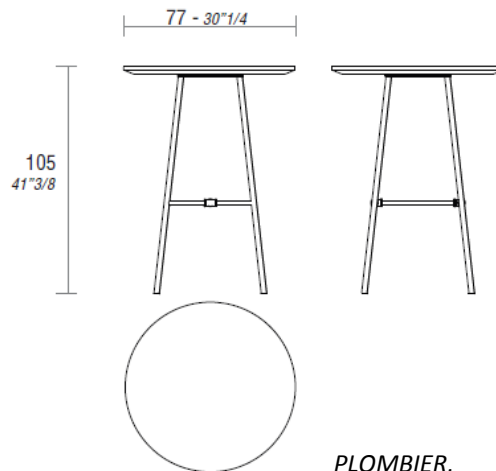

The hollow structure of the legs allows cable management to the table top, resembling solid wood, while incorporating sockets for power supply and internet connection.

TECHNICAL FEATURES

Structure: structure with a double leg made of tubular elements in powder coated metal.

Top: top in veneer wooden planks or in Vintage Oak planks.

DIMENSIONS

*PLOMBIER,
little table diameter 65 H105.*

*PLOMBIER,
little table diameter 77 H105.*

FINISHES

Structure: matt White Snow or matt Carbon Glacé powder coated metal.